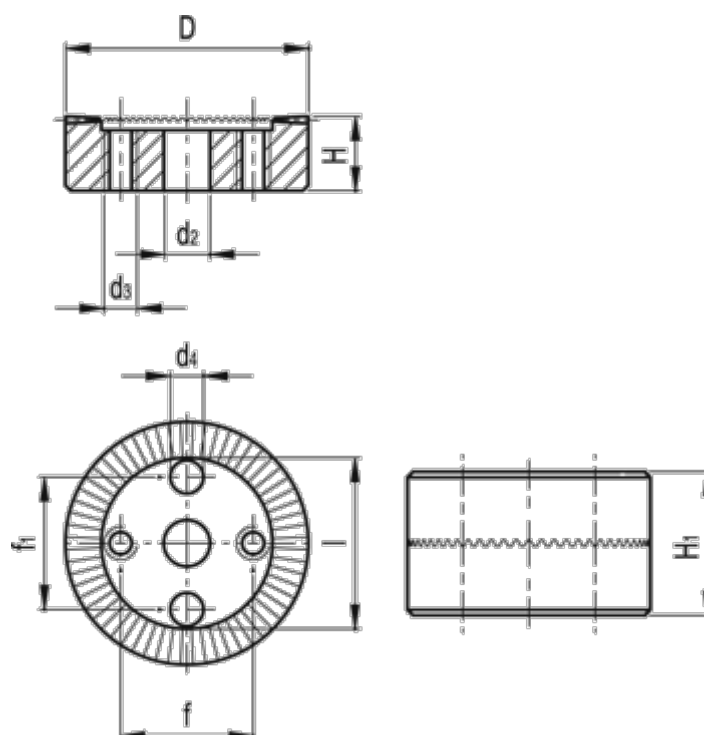

Data Sheet

Article number: 20657534

Description: E+G Serrated locking plate
GN 187.4-27-60-D-ST

Measures

D	= 27	l	= 19.5
d	= M5	Number of teeth	= 60
d1	= 4.3	Weight (g)	= 24
d4 H11	= 4		
f	= 15		
f1	= 15		
H +/-0.9	= 7.5		
H1	= 15		